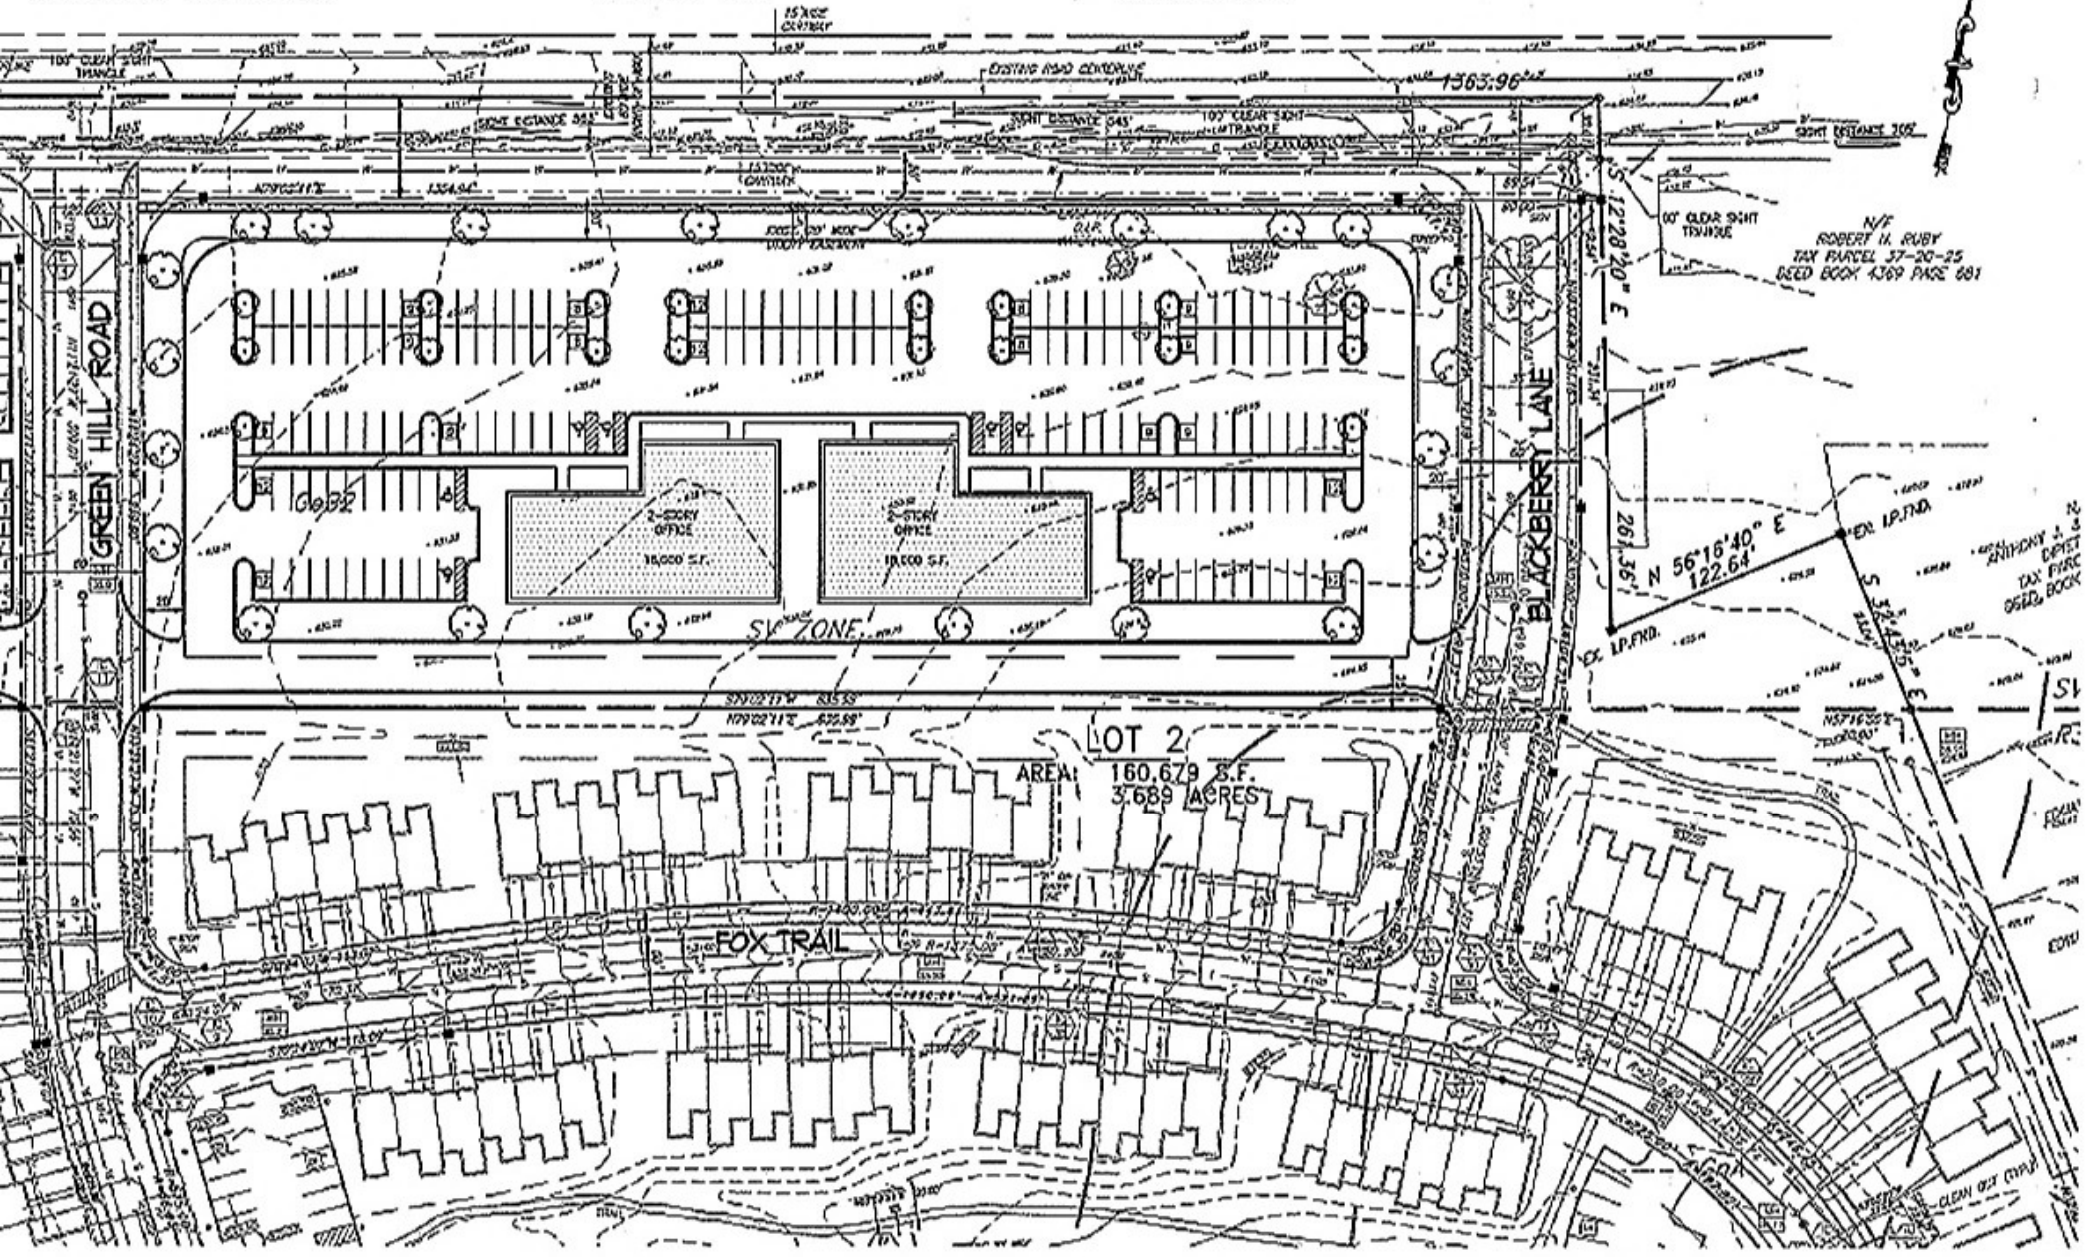

LINCOLN HIGHWAY

ROUTE 30

S.R. 3070

N/R
 ROBERT H. RUBY
 TAX PARCEL 37-20-25
 DEED BOOK 4369 PAGE 601

N 56°16'40" E
 122.64'

LOT 2
 AREA 160,679 S.F.
 3.689 ACRES

GREEN HILL ROAD

BLACKBERRY LANE

FOX TRAIL