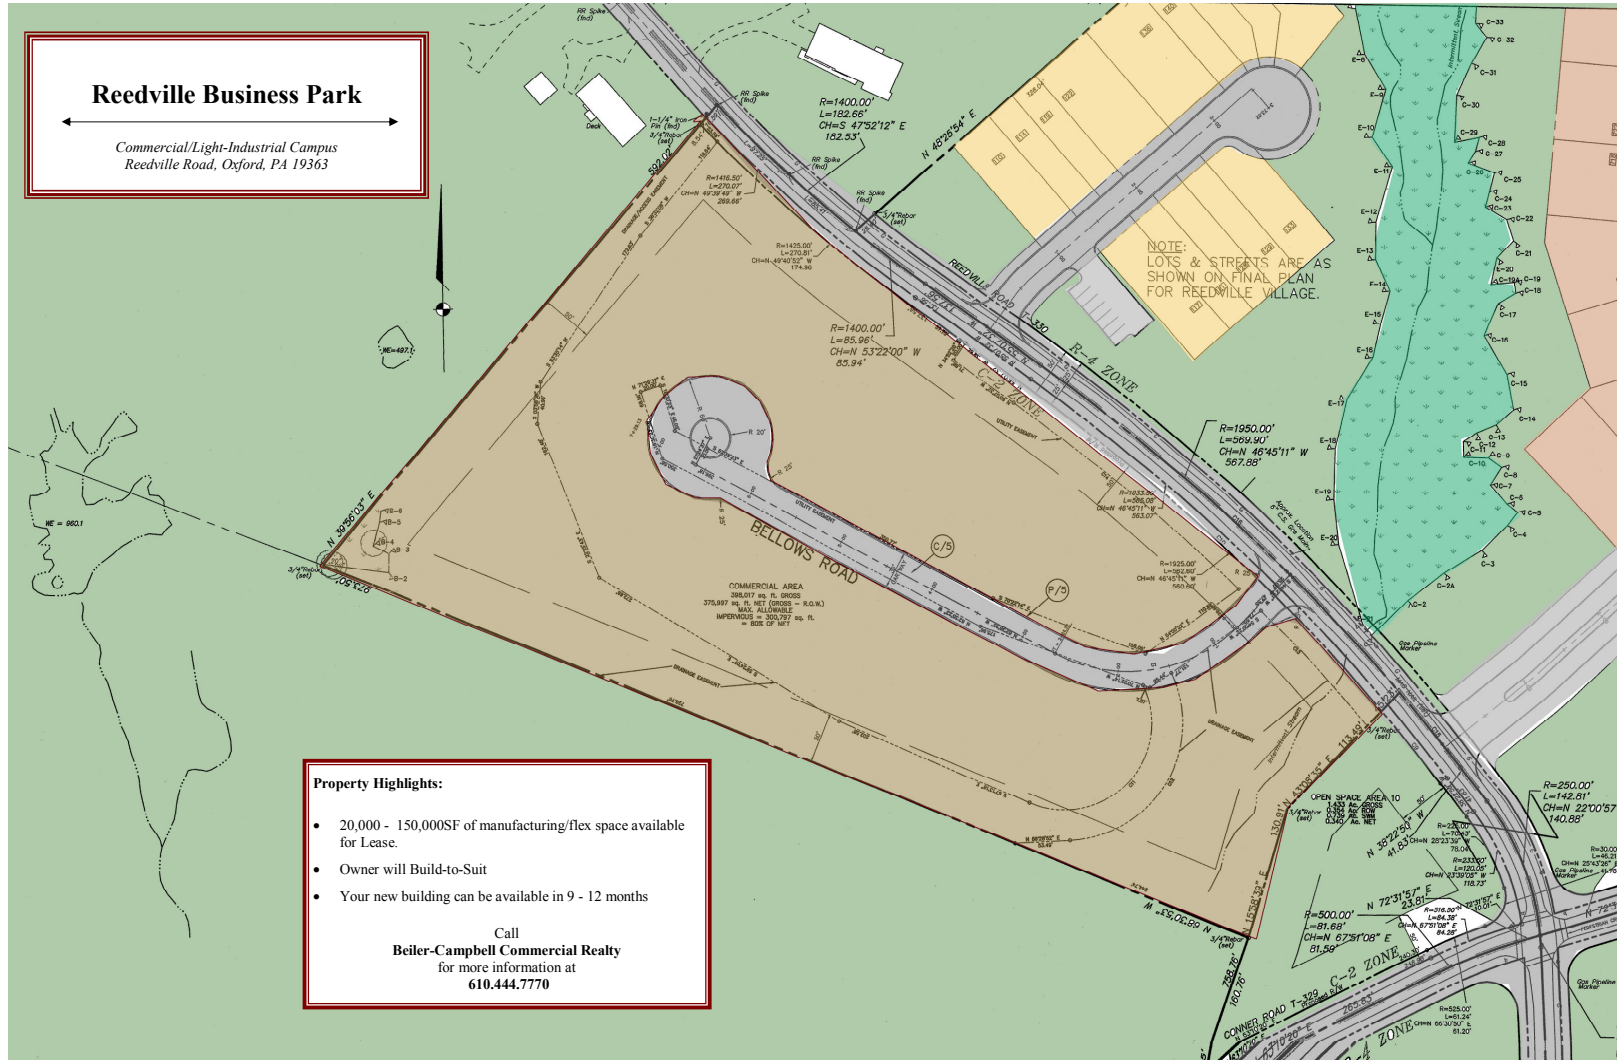

Reedville Business Park

Commercial/Light-Industrial Campus
Reedville Road, Oxford, PA 19363

Property Highlights:

- 20,000 - 150,000SF of manufacturing/flex space available for Lease.
- Owner will Build-to-Suit
- Your new building can be available in 9 - 12 months